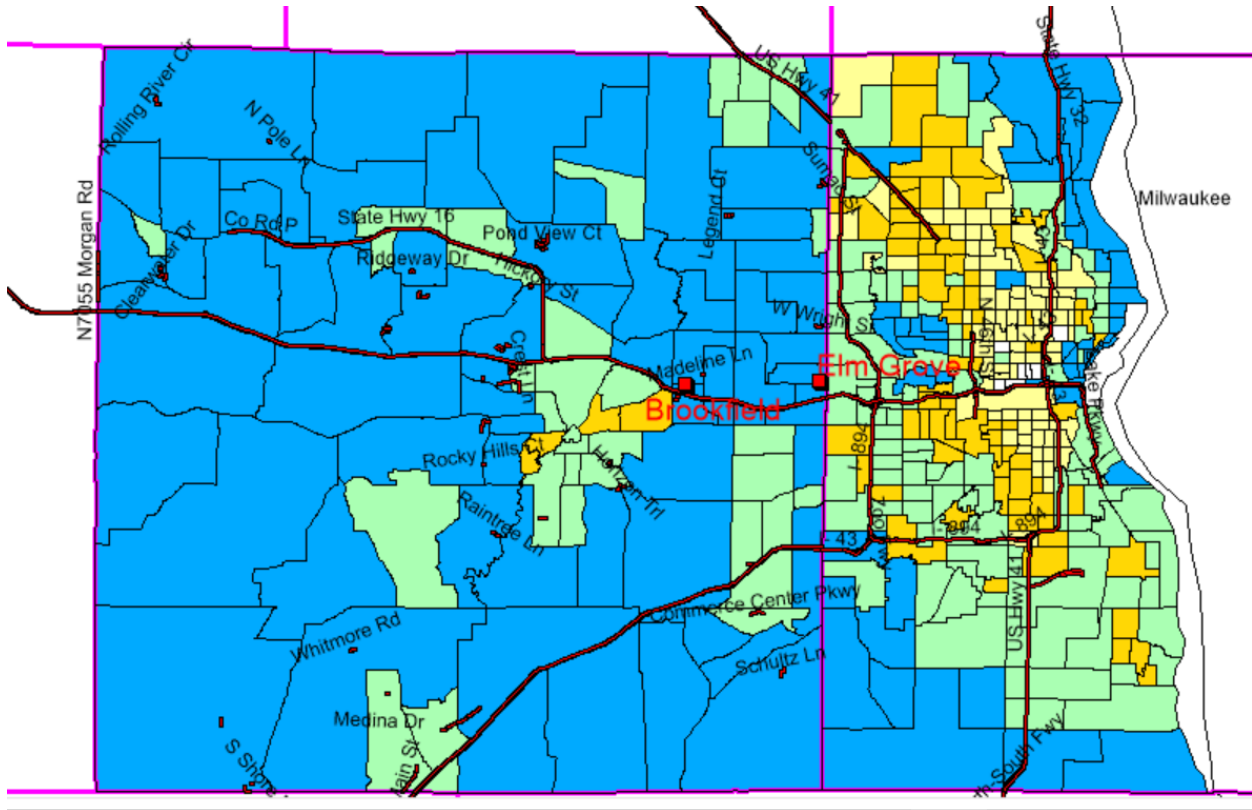

Wisconsin CRA Assessment Area

Legend

Income as % of MSA Median
(# of Tracts in Range)

- >= 120% (18)
- 80% < 120%(13)
- 50% < 80% (9)
- 0.01% < 50%(7)
- All Others (5)

Modify Theme

- BankLocations2024
- Interstate Highways
- State and County Highways
- County 2020
- State